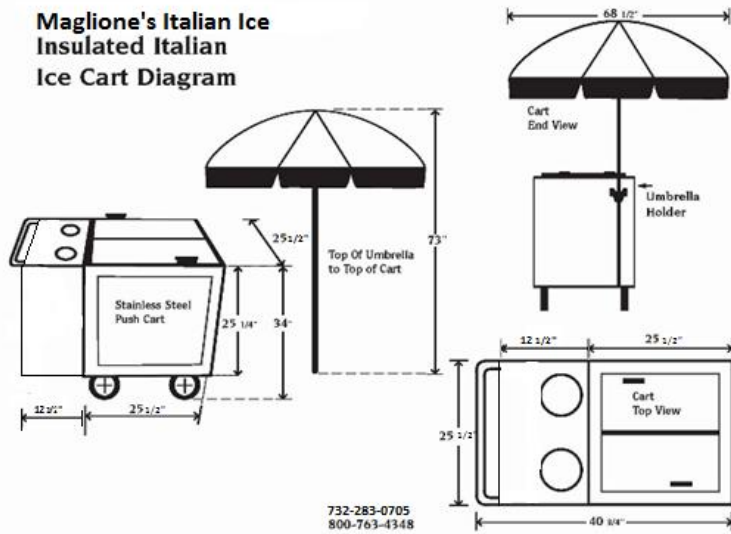

CART SPECS

Maglione's Italian Ice Insulated Italian Ice Cart Diagram

732-283-0705
800-763-4348